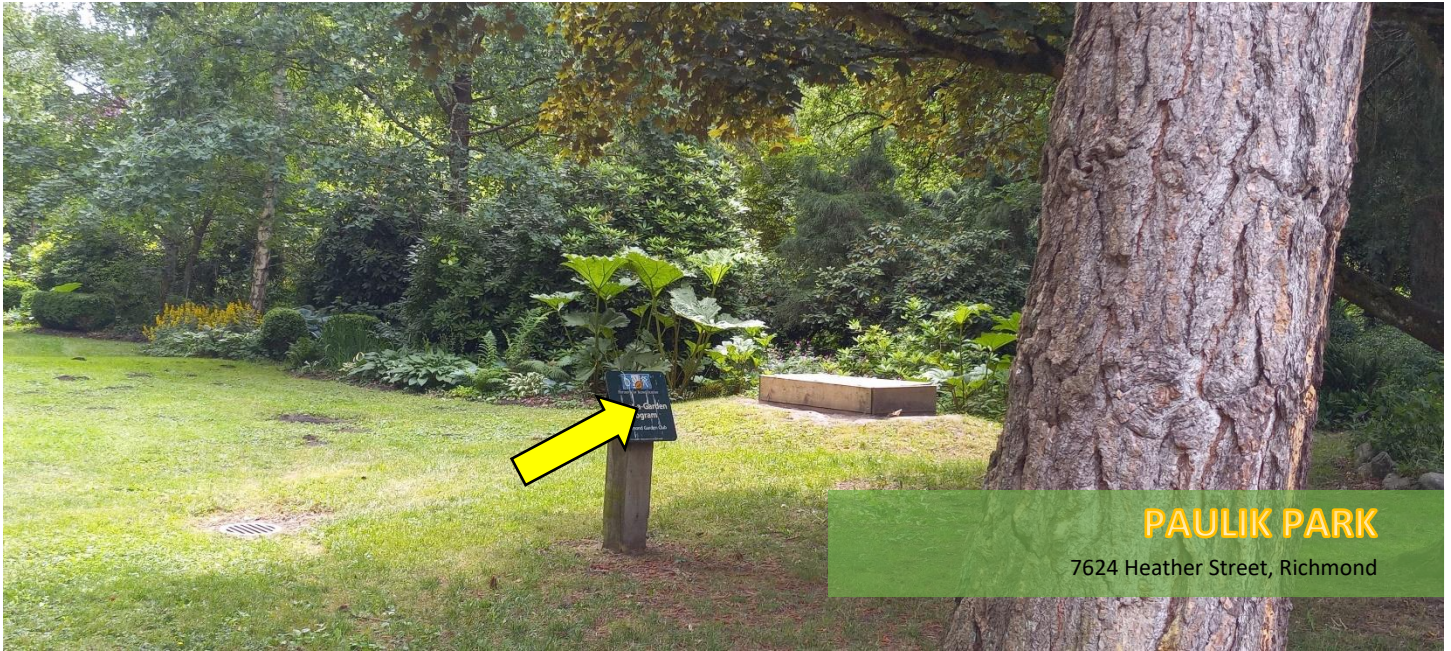

**OUTDOOR PROGRAM LOCATIONS
(SUMMER PROGRAMS)**

HAMILTON COMMUNITY CENTER

5140 Smith Drive Road, Richmond

KING GEORGE PARK

4100 Number 5 Road Richmond

**OUTDOOR PROGRAM LOCATIONS
(SUMMER PROGRAMS)**

STEVESTON SING & PLAY: SUMMER LOCATION

Steveston Sing and Play will be relocated to the park behind the Steveston Community Centre (1:00-2:30pm)

The program will be **outside rain or shine**. Please dress for the weather

To find the program, you can walk / drive / transit ect. to the parking lot behind the Maples Residence (4071 Chatham St, Richmond, BC).

Once in the parking lot, you can walk past the lacrosse and tennis courts, and Richmond Family Place signs will guide you to our program!