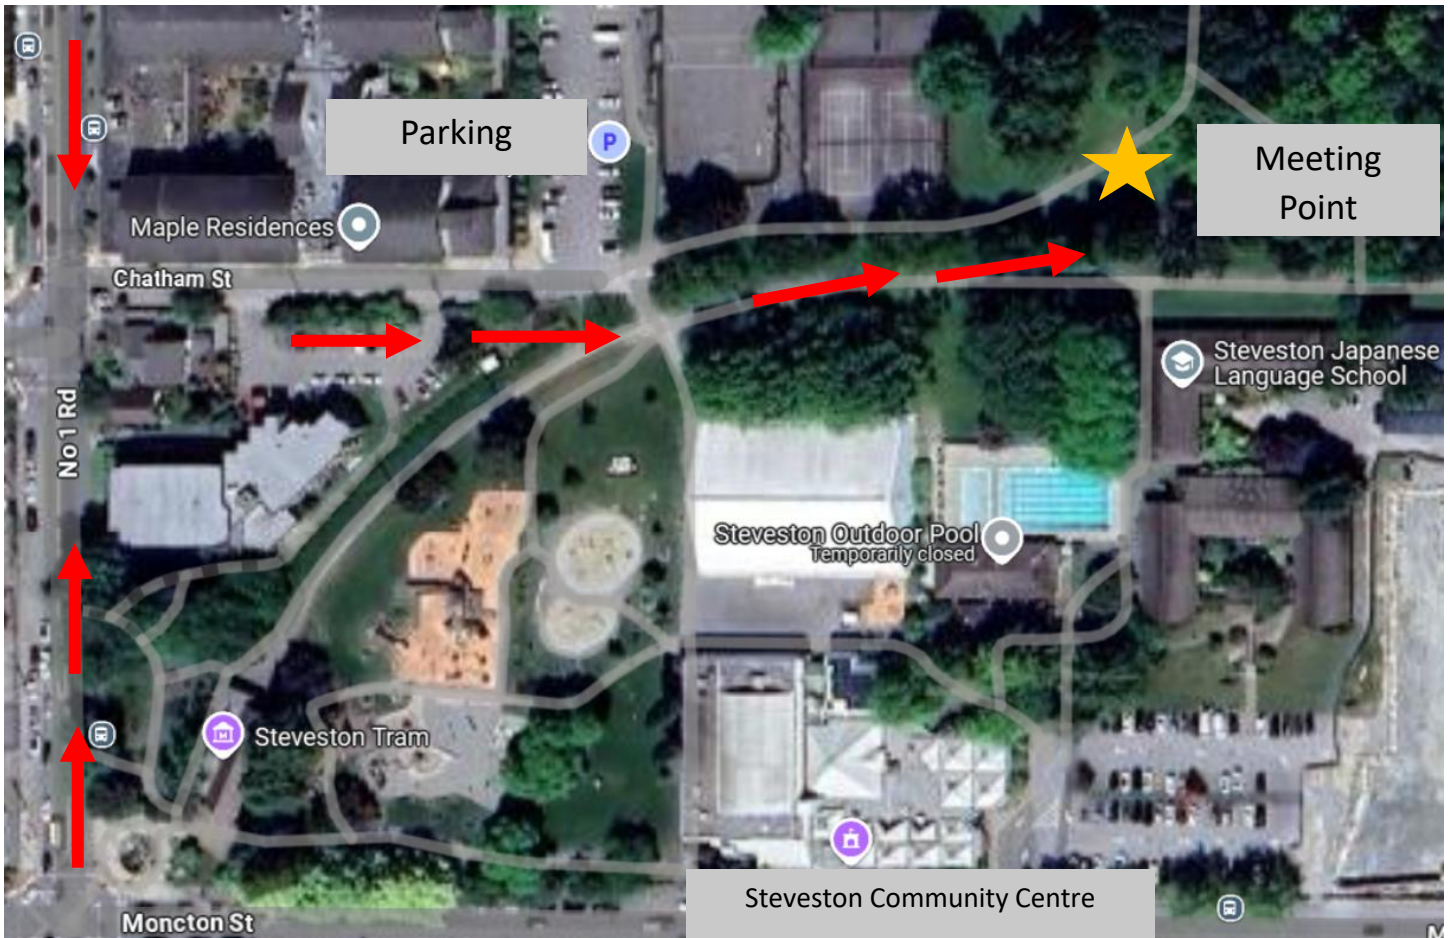

**OUTDOOR PROGRAM LOCATIONS
(SUMMER PROGRAMS)**

HAMILTON COMMUNITY CENTER

5140 Smith Drive Road, Richmond

KING GEORGE PARK

4100 Number 5 Road Richmond

**OUTDOOR PROGRAM LOCATIONS
(SUMMER PROGRAMS)**

STEVESTON SING & PLAY: SUMMER LOCATION

Steveston Sing and Play will be relocated to the park behind the Steveston Community Centre (1:00-2:30pm)

The program will be **outside rain or shine**. Please dress for the weather

To find the program, you can walk / drive / transit ect. to the parking lot behind the Maples Residence (4071 Chatham St, Richmond, BC).

Once in the parking lot, you can walk past the lacrosse and tennis courts, and Richmond Family Place signs will guide you to our program!